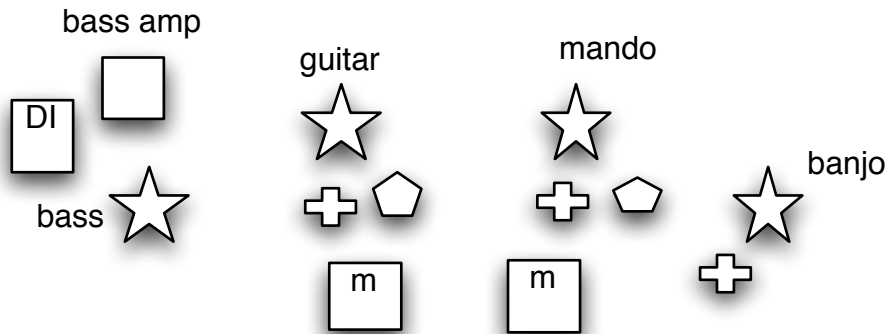

Wiseapple Stage Plot

☆ performer

pentagon vocal mic

+ instr. mic

DI DI

amp

m monitor

- 1 guitar vox
- 2 mando vox
- 3 guitar mic
- 4 mando mic
- 5 banjo mic
- 6 bass DI